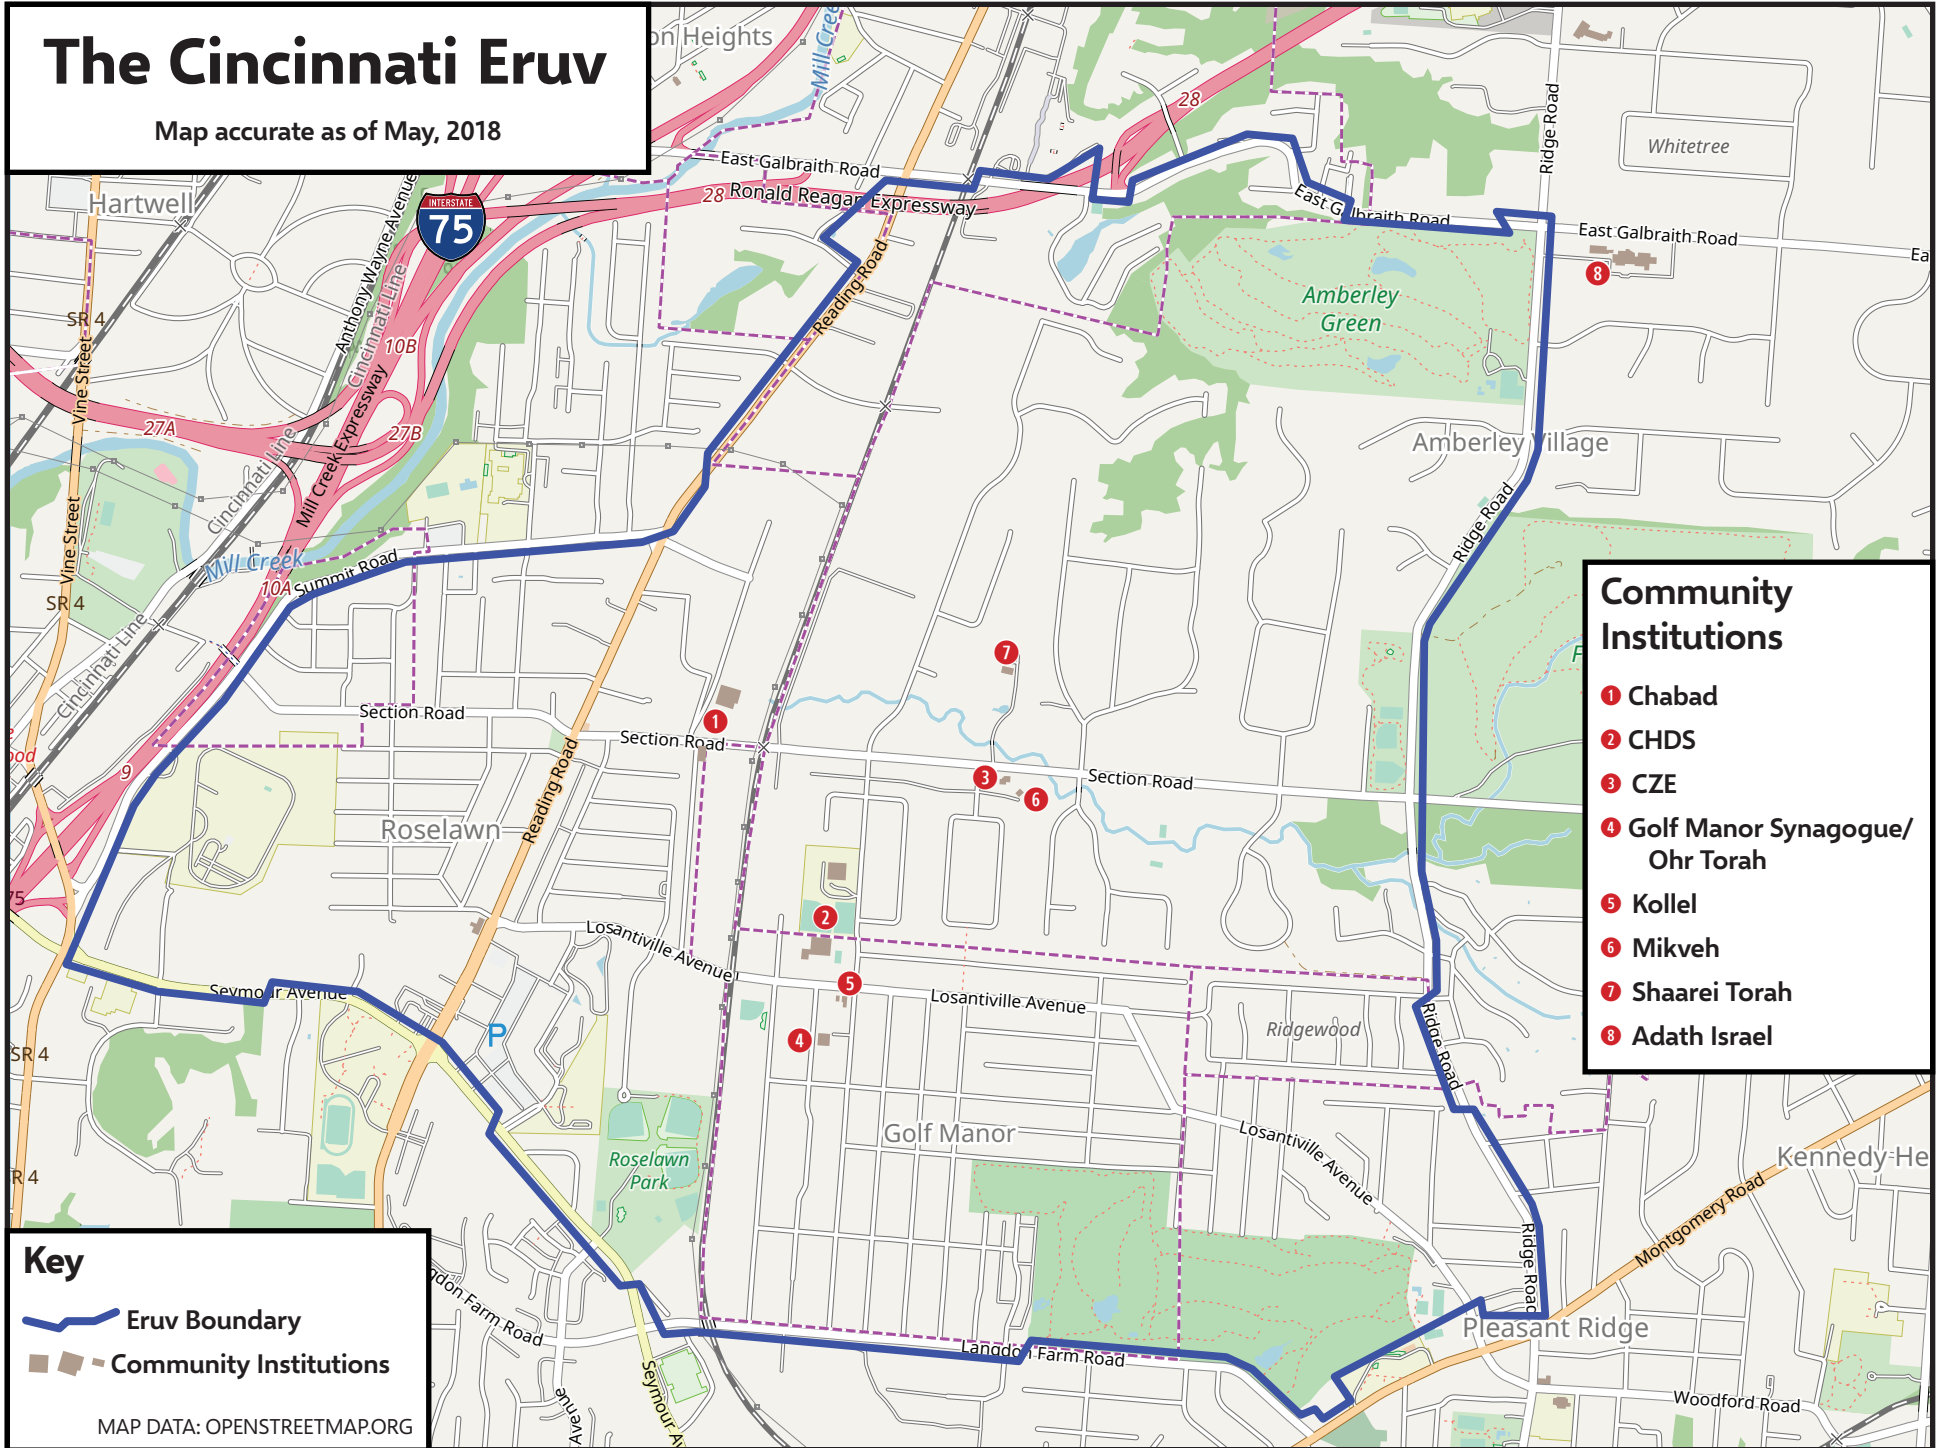

The Cincinnati Eruv

Map accurate as of May, 2018

- ### Community Institutions
- 1 Chabad
 - 2 CHDS
 - 3 CZE
 - 4 Golf Manor Synagogue/ Ohr Torah
 - 5 Kollel
 - 6 Mikveh
 - 7 Shaarei Torah
 - 8 Adath Israel

Key

-  Eruv Boundary
-  Community Institutions

MAP DATA: OPENSTREETMAP.ORG