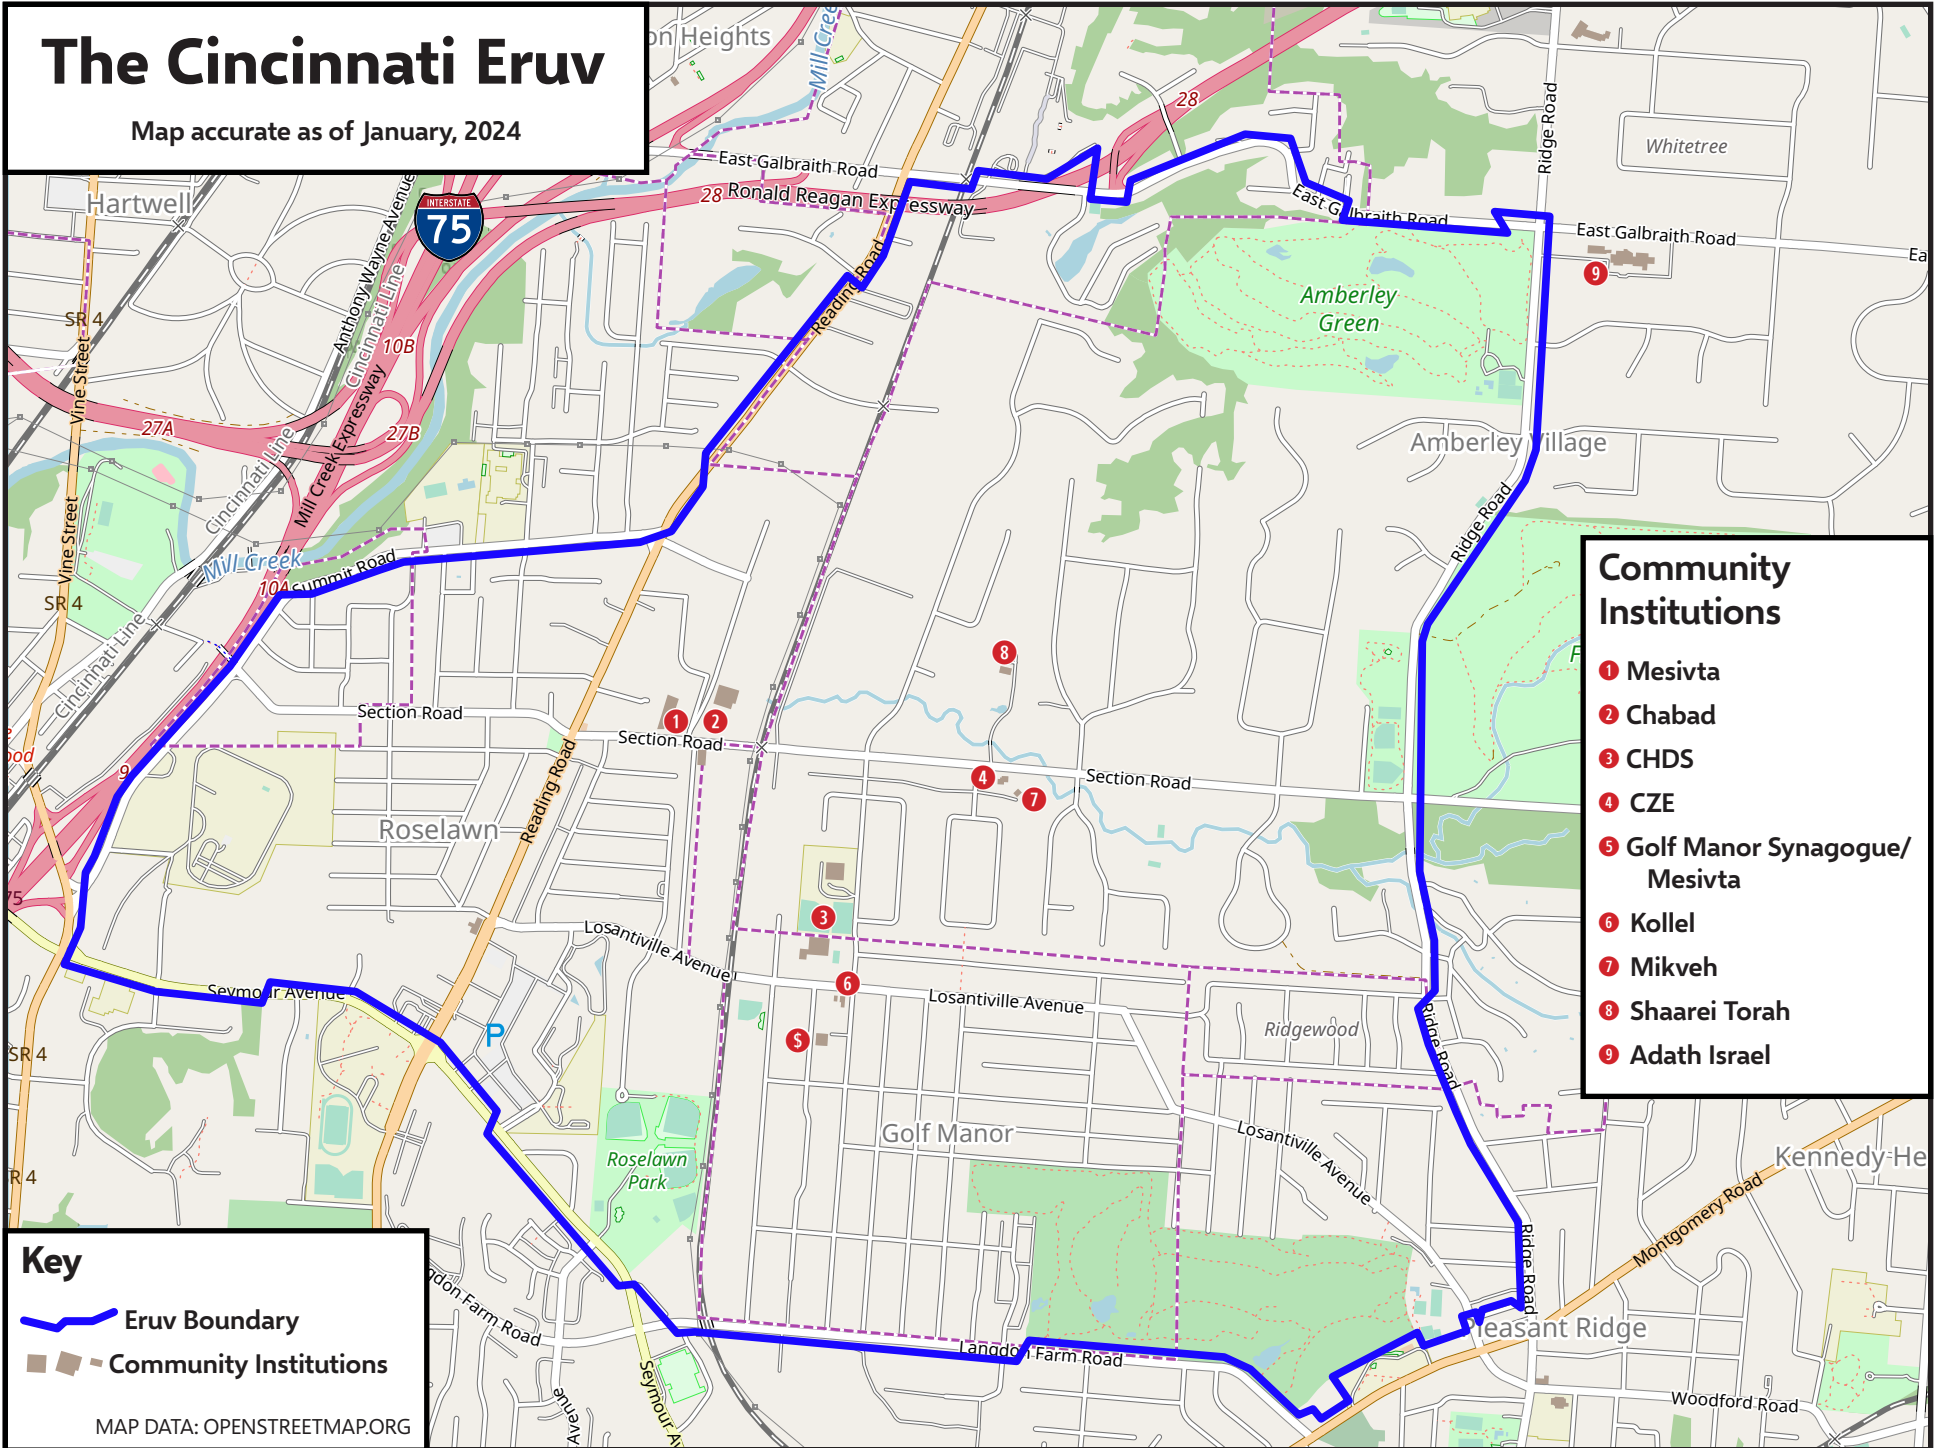

# The Cincinnati Eruv

Map accurate as of January, 2024

- ### Community Institutions
- 1 Mesivta
  - 2 Chabad
  - 3 CHDS
  - 4 CZE
  - 5 Golf Manor Synagogue/Mesivta
  - 6 Kollel
  - 7 Mikveh
  - 8 Shaarei Torah
  - 9 Adath Israel

### Key

-  Eruv Boundary
-  Community Institutions

MAP DATA: OPENSTREETMAP.ORG